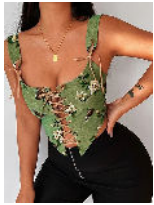

# Active

Your order has been shipped. Please track your package below

Embroidered Print Lace Up Crop Top x1

Color: Green

Size: L

SKU: 382375675538964480

Shipped

Spaghetti Strap Corset Ruched Slit Evening Gown Maxi Dresses [Pre Order] x1

Color: Gray

Size: M

SKU: K536837198567837696

Shipped

Floral Print Off Shoulder Lantern Sleeve Bodycon Ruffled Trim Midi Dresses-Blue x1

Color: Blue

Size: M

SKU: K558114458782789632

Shipped

Floral Print Vacation Tied Up Boat Neck All Over Tiered Pleated Tulle Slip Mini Dresses x1

Color: Orange

Size: M

SKU: K507115540192428032

Shipped

Order Details

Total Amount	\$156.96
Product Amount	\$156.96
Discount	\$0.00