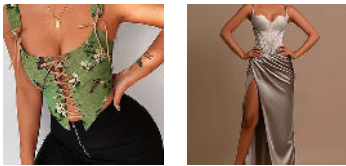

Package 2

Shipped

TRACKING INFO

CONFIRM RECEIPT

SHIPPING INFO

SERVICES

ABOUT US